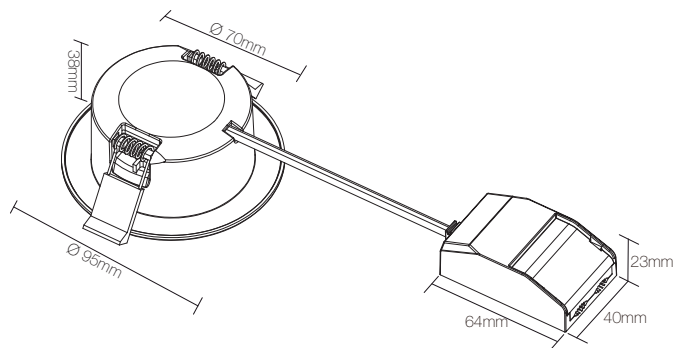

Features & Benefits

- Air-tight, BBC RT2020
- Suitable for direct insulation cover
- Gyro 350° rotation with +/-20° tilt
- Suitable for low profile ceiling(36mm in height)
- IP44 Front/IP20 back
- Phase-cut dimmable compatible with most of dimmers
- Dim to warm available
- Easy wiring with push-fit connectors
- Die-casting aluminum body and bezel
- Super compact LED driver
- Full finger protection avoid hotspot

Optics Beam Angle:
38°,60°

Correlated Color Temperature:

Powered By

LEDGEAR®

Color Rendering Index:

Ceiling thickness

K&L Code	Power(W)	Lumen(lm)	Ra	Beam Angle(°)	Dimming	Finish	Cutout(mm)	DxdxH(mm)
4.DL.177.N01	6.5	700	82	38, 60	Triac	WH/BK	75-83	95x70x38
4.DL.177.N02	4.5	450	82	38, 60	Triac	WH/BK	75-83	95x70x38
4.DL.177.N03	6	580	82	38, 60	Triac	WH/BK	75-83	95x70x38