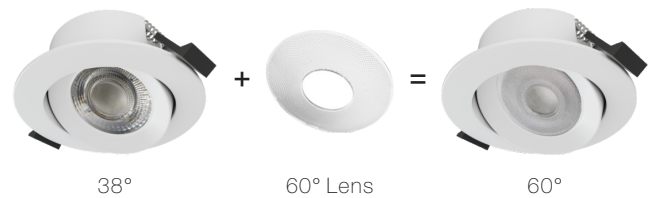

JECO

Downlight

Application

Downlights for loft insulation, residential buildings, office, living rooms, houses, hotels. etc.

Evolite LED downlight equivalent to 50W-90W halogen downlights and achieve energy savings of up to 85%, IP44 bathroom rated, including dust and splashing water. It's suitable for a diversity of applications and emits pleasant basic lighting in general building sections, corridors, reception areas, conference rooms and traffic zones. To make installation simple, the downlight features a 'loop in & loop out' system which allows you install multiple units together by mains wiring.

Lumen: 450lm-700lm

Jeco Gyro Isoguard, a downlight with Isolation Safebox, which can be covered by thermal insulation and works with airtight building regulations.

Application

Downlights for loft insulation, residential buildings, office, living rooms, houses, hotels. etc.

Features & Benefits

- Air-tight, BBC RT2020
- Suitable for direct insulation cover
- Gyro 350° rotation with +/-20° tilt
- Suitable for low profile ceiling(36mm in height)
- IP44 Front/IP20 back
- Phase-cut dimmable compatible with most of dimmers
- Dim to warm available
- Easy wiring with push-fit connectors
- Die-casting aluminum body and bezel
- Super compact LED driver
- Full finger protection avoid hotspot

Optics Beam Angle:
38°,60°

Correlated Color Temperature:

Powered By

LEDGEAR®

Color Rendering Index:

Ceiling thickness

K&L Code	Power(W)	Lumen(lm)	Ra	Beam Angle(°)	Dimming	Finish	Cutout(mm)	DxdxH(mm)
4.DL.177.N01	6.5	700	82	38, 60	Triac	WH/BK	75-83	95x70x38
4.DL.177.N02	4.5	450	82	38, 60	Triac	WH/BK	75-83	95x70x38
4.DL.177.N03	6	580	82	38, 60	Triac	WH/BK	75-83	95x70x38