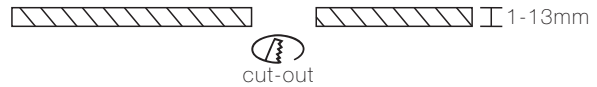

Optics Beam Angle:
38°,60°

Correlated Color Temperature:

Powered By

LEDGEAR®

Color Rendering Index:

Ceiling thickness

K&L Code	Power(W)	Lumen(lm)	Ra	Beam Angle(°)	Dimming	Finish	Cutout(mm)	DxdxH(mm)
4.DL.177.N01	6.5	700	82	38, 60	Triac	WH/BK	75-83	95x70x38
4.DL.177.N02	4.5	450	82	38, 60	Triac	WH/BK	75-83	95x70x38
4.DL.177.N03	6	580	82	38, 60	Triac	WH/BK	75-83	95x70x38